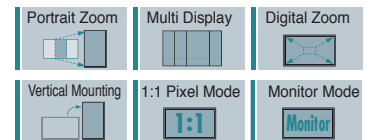

Versatile Image Display Functions

Peripherals & Mounting Options

Wireless Module

ET-WM200E

Easy Wireless Stick

ET-UW100

Pedestal

TY-ST65P20 (For 65-inch)
TY-ST58P20 (For 60-inch)
TY-ST20-K (For 50, 42-inch)

Wall-hanging bracket

TY-WK42PV20 (For 50, 42-inch)

Wall-hanging bracket (angled)

TY-WK65PR20 (For 65, 60-inch)
TY-WK42PR20 (For 50, 42-inch)

Ceiling hanging bracket

TY-CE42PS20 (For 50, 42-inch)

Mobile stand

TY-ST58PF20 (For 60, 50, 42-inch)

Detachable stereo speakers

TY-SP65P11WK (For 65-inch)
TY-SP58P10WK (For 60-inch)
TY-SP50P8W-K (For 50-inch)
TY-SP42P8W-K (For 42-inch)

Touch panel

TY-TP65P30K (For 65-inch)
TY-TP60P30K (For 60-inch)
TY-TP50P30K (For 50-inch)
TY-TP42P30K (For 42-inch)

• A variety of terminal boards and options are also available.